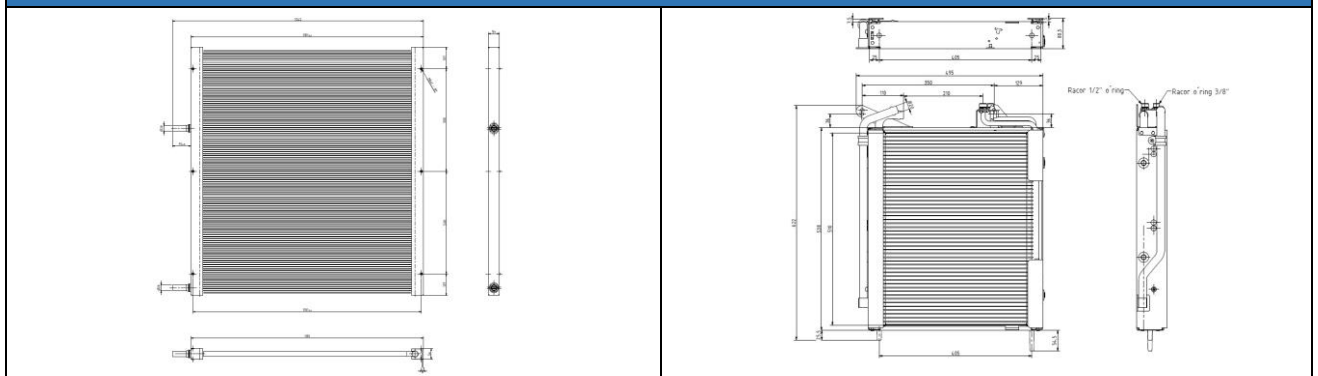

Climetal Part No.	T44007	Mark	John Deere	Climetal Part No.	T51404	Mark	John Deere
OEM No.	AL56373	Model	1850...2850	OEM No.	AL78410	Model	6506...6510